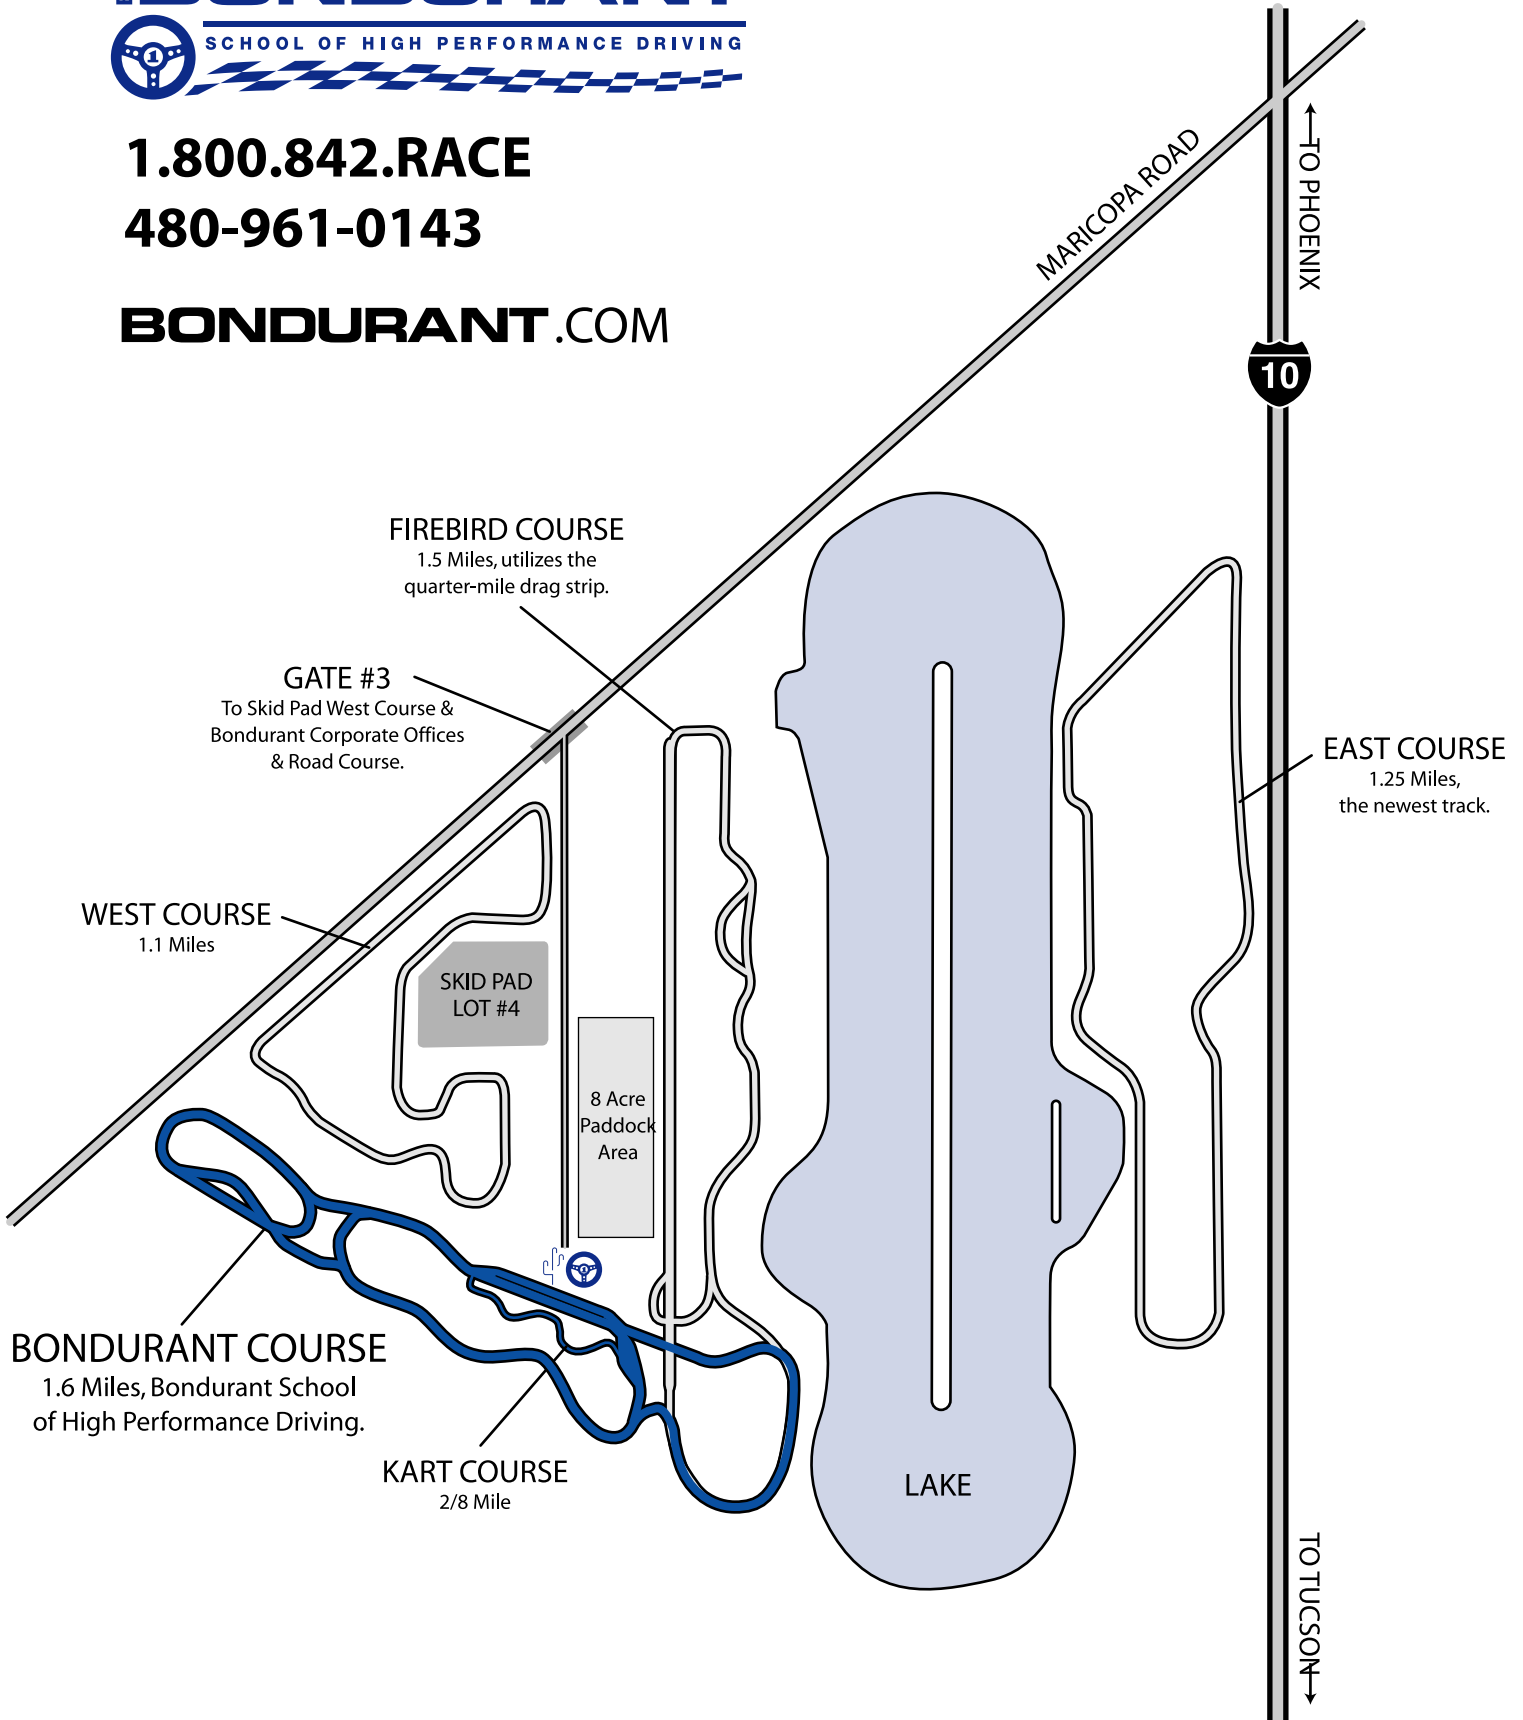

1.800.842.RACE

480-961-0143

BONDURANT.COM

FIREBIRD COURSE

1.5 Miles, utilizes the quarter-mile drag strip.

GATE #3

To Skid Pad West Course & Bondurant Corporate Offices & Road Course.

WEST COURSE

1.1 Miles

SKID PAD LOT #4

8 Acre Paddock Area

EAST COURSE

1.25 Miles, the newest track.

BONDURANT COURSE

1.6 Miles, Bondurant School of High Performance Driving.

KART COURSE

2/8 Mile

LAKE

MARICOPA ROAD

← TO PHOENIX

TO TUCSON →